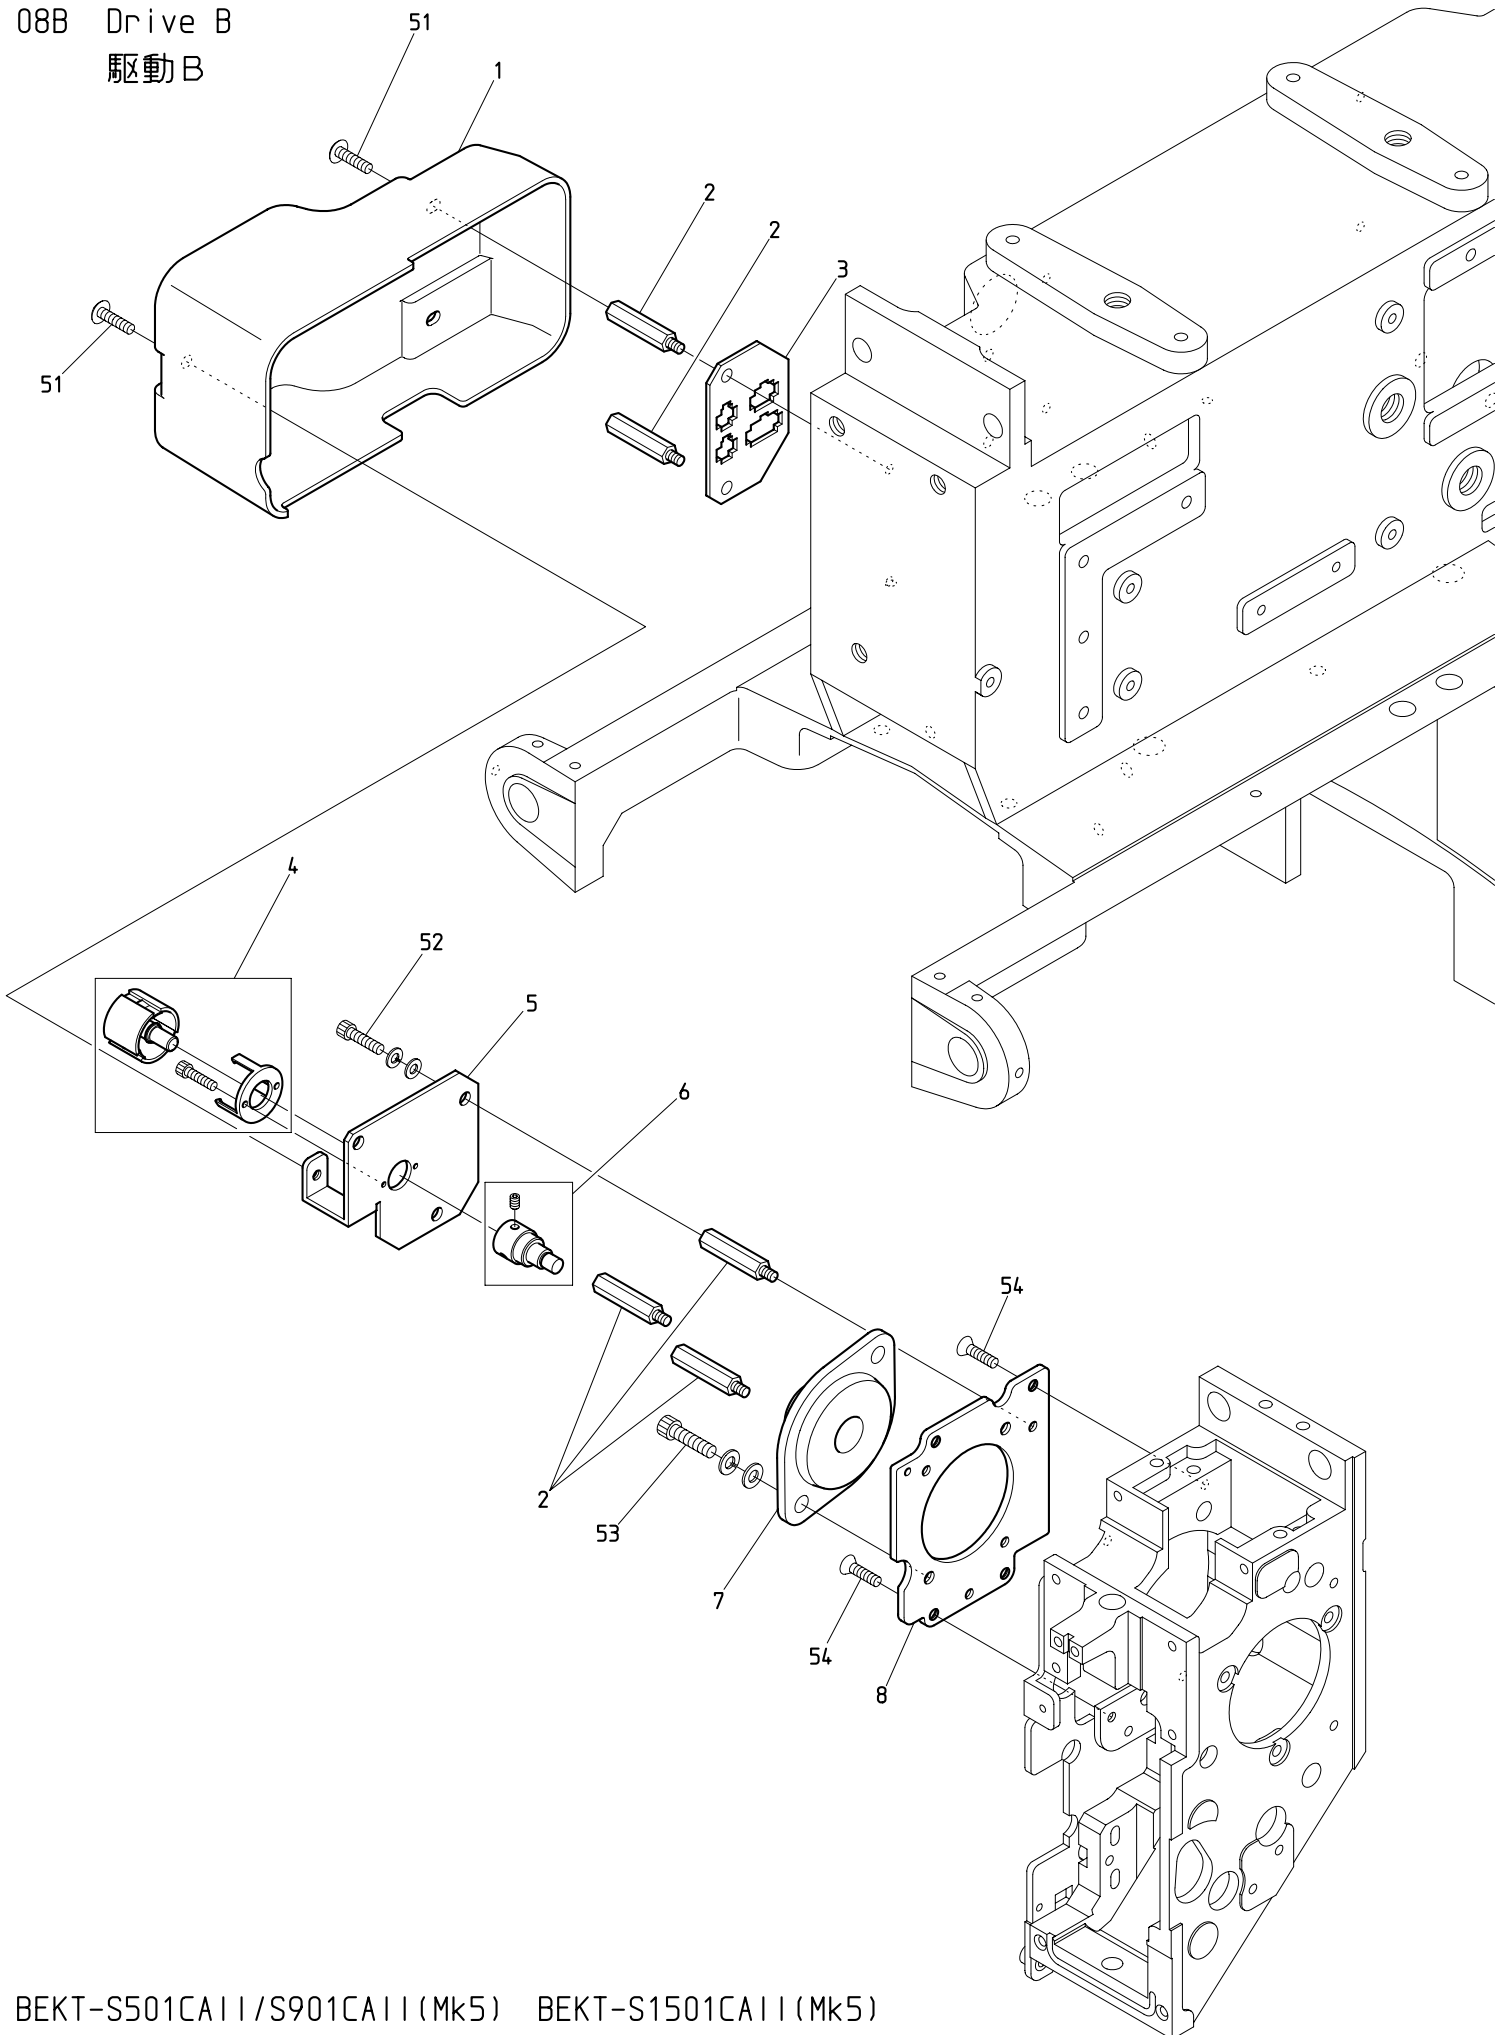

08B Drive B
駆動B

BEKT-S501CA11/S901CA11 (Mk5) BEKT-S1501CA11 (Mk5)